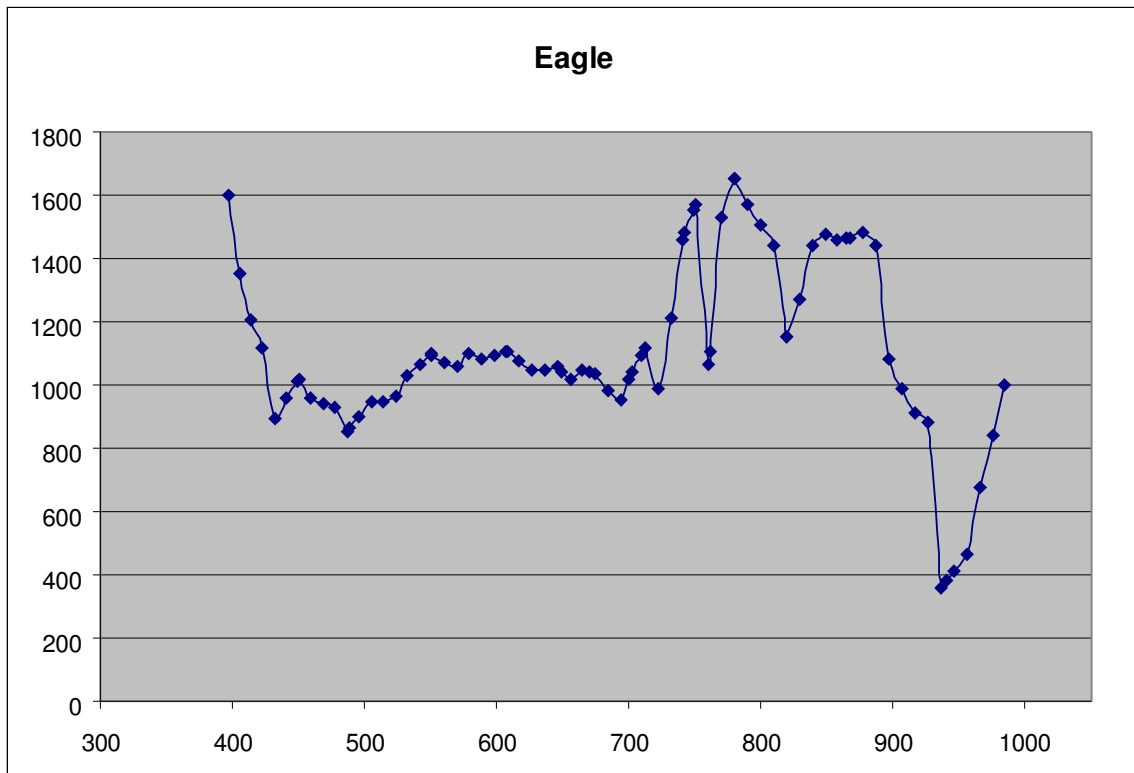

Cloudline

Field

Pond

Road

Roof

Saturated