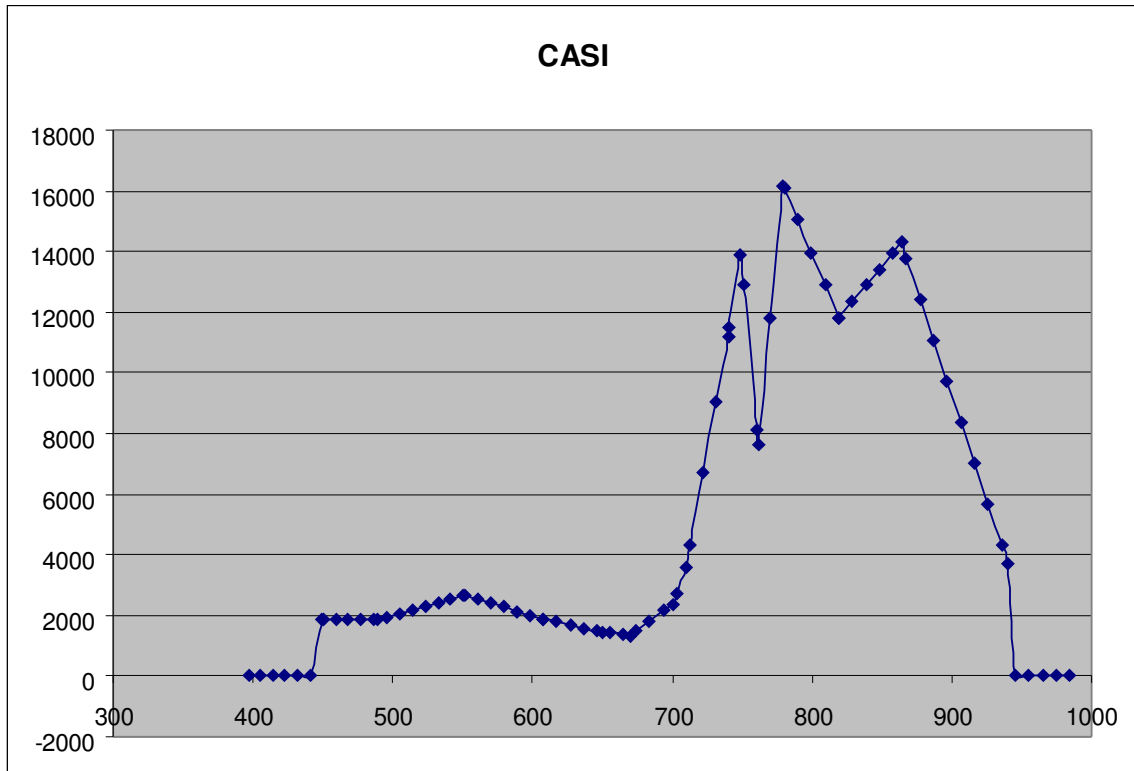

Cloudline

Field

Pond

Road

Roof

Saturated