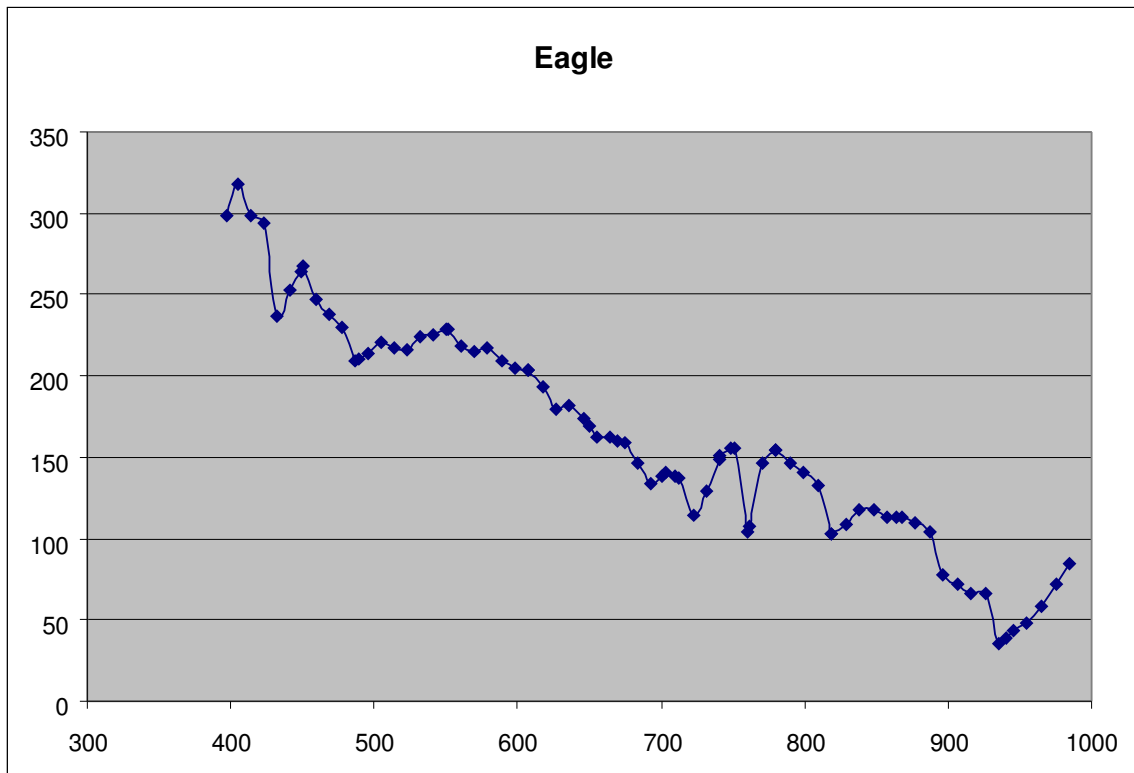

Cloudline

Field

Pond

Road

Roof

Saturated