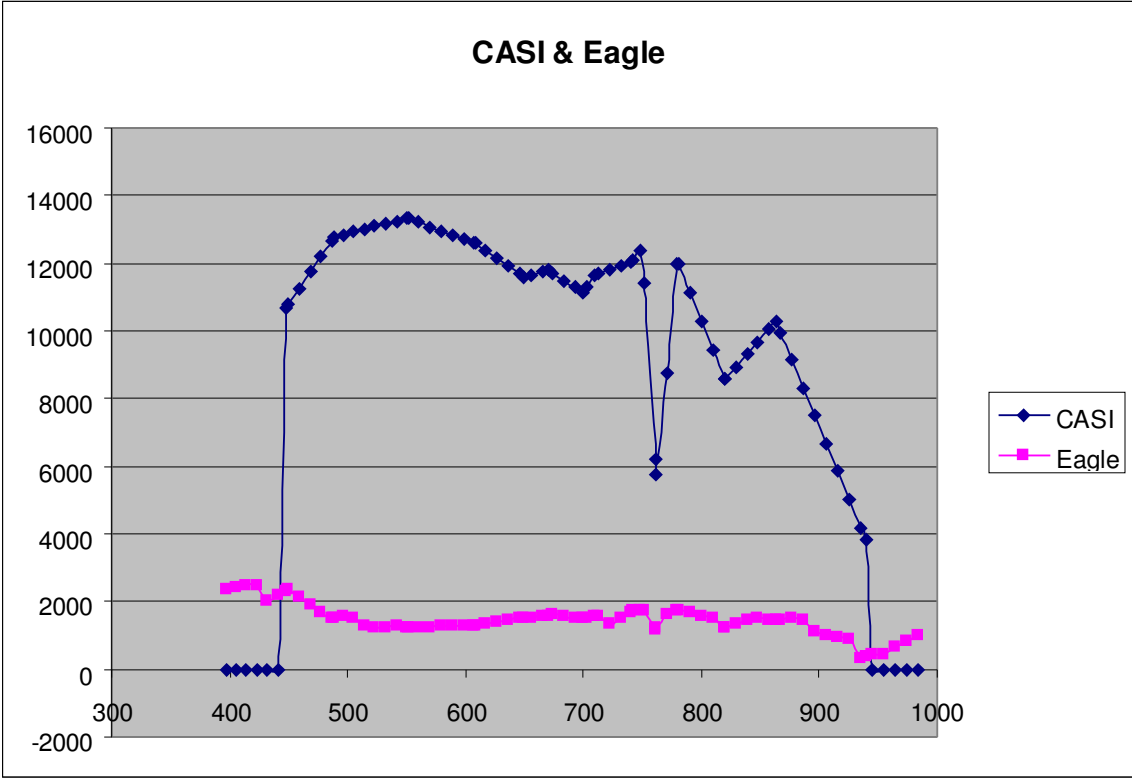

Cloudline

Field

Pond

Road

Roof

Saturated