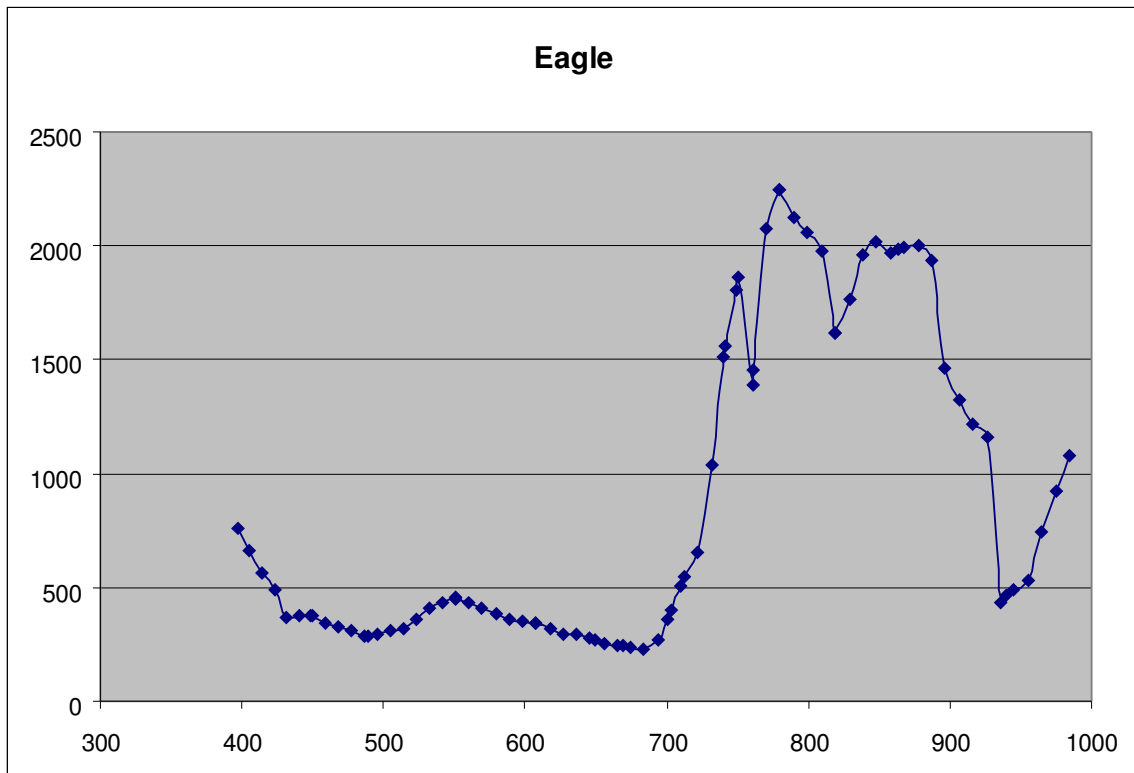

Cloudline

Field

Pond

Road

Roof

Saturated