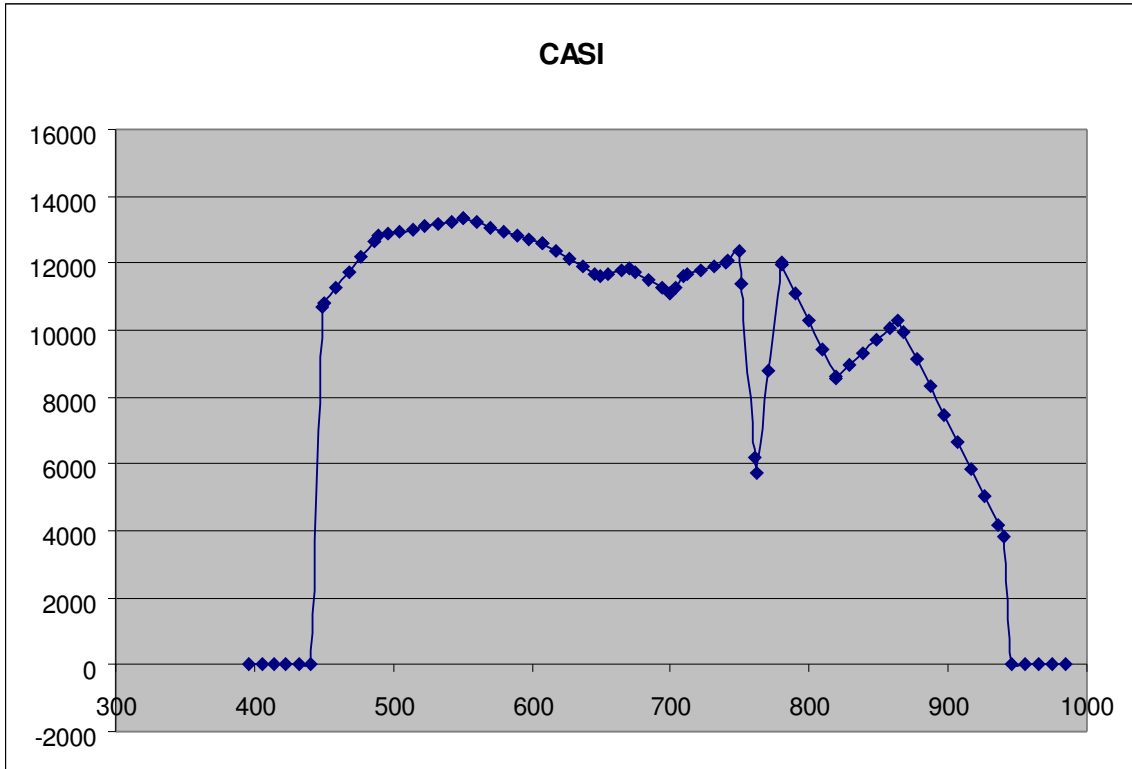

Cloudline

Field

Pond

Road

Roof

Saturated