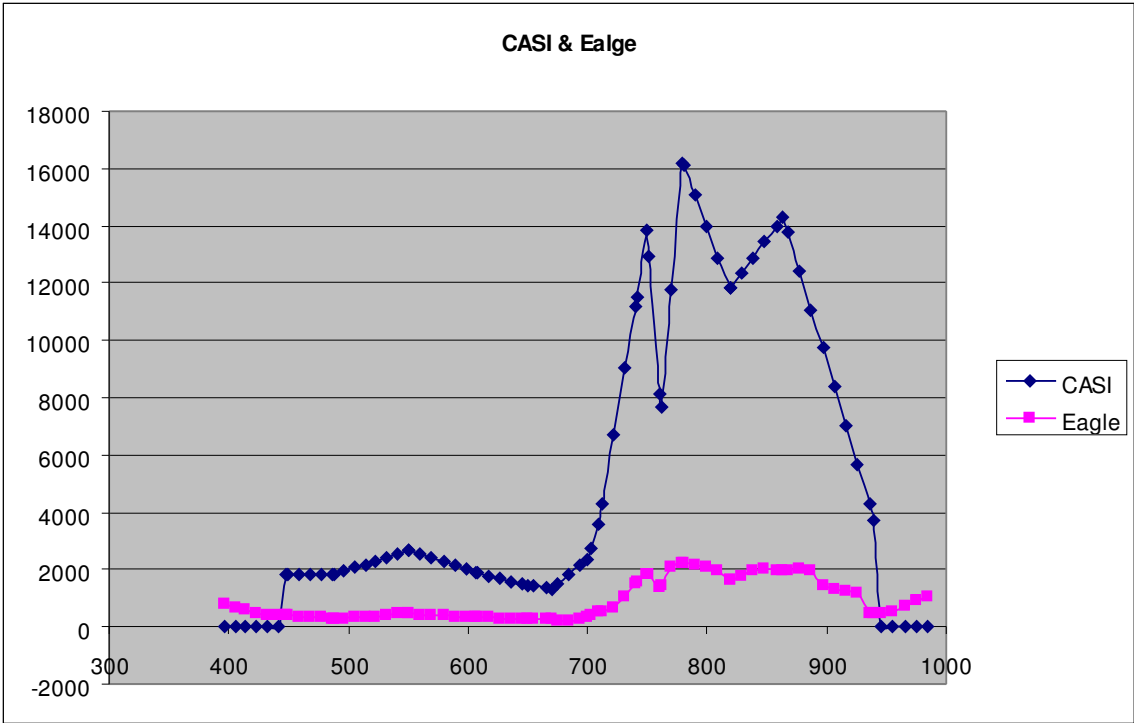

Cloudline

Field

Pond

Road

Roof

Saturated