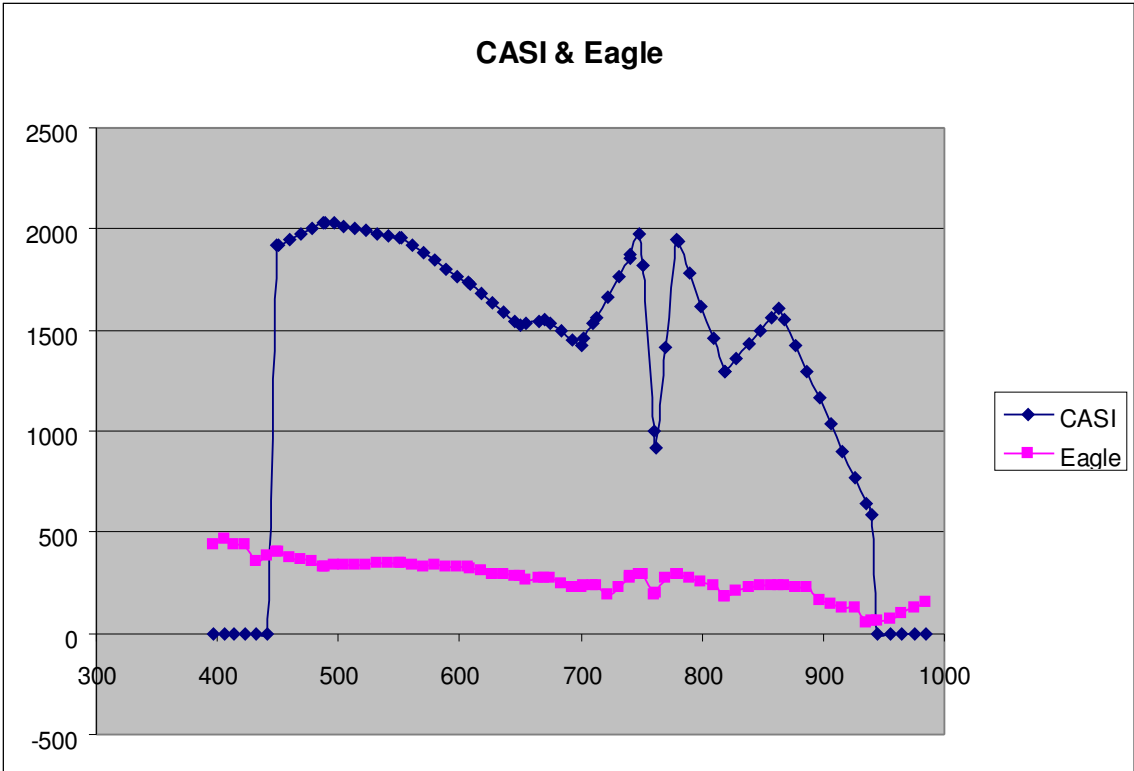

Cloudline

Field

Pond

Road

Roof

Saturated