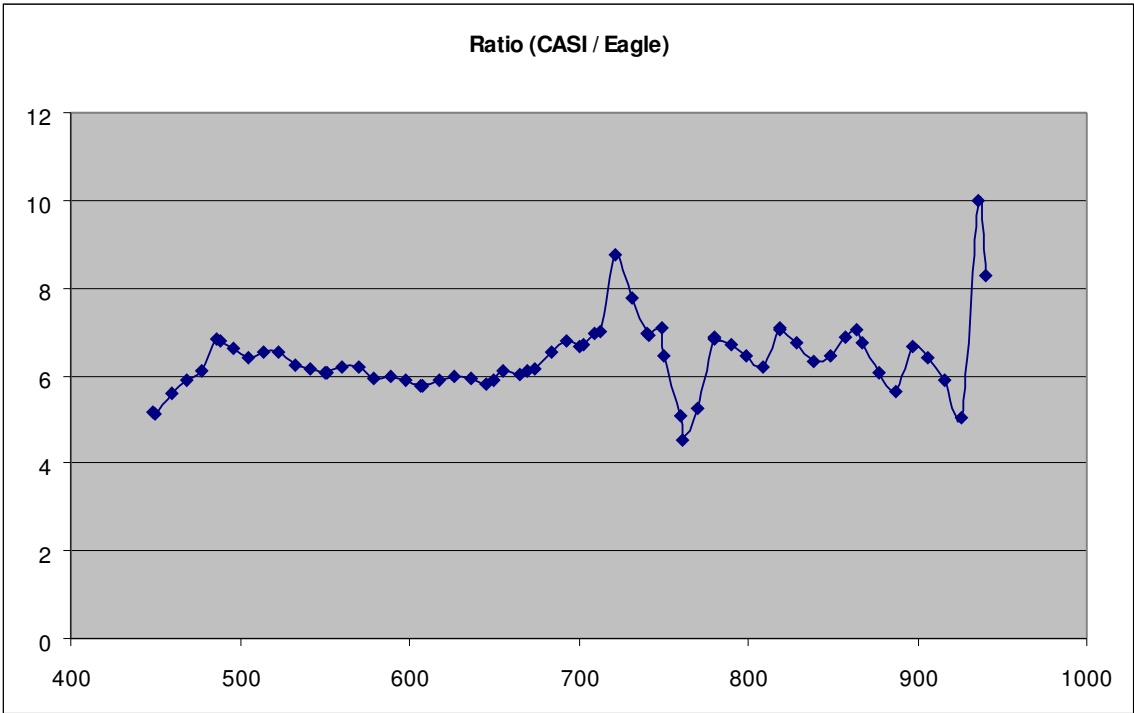

Cloudline

Field

Pond

Road

Roof

Saturated