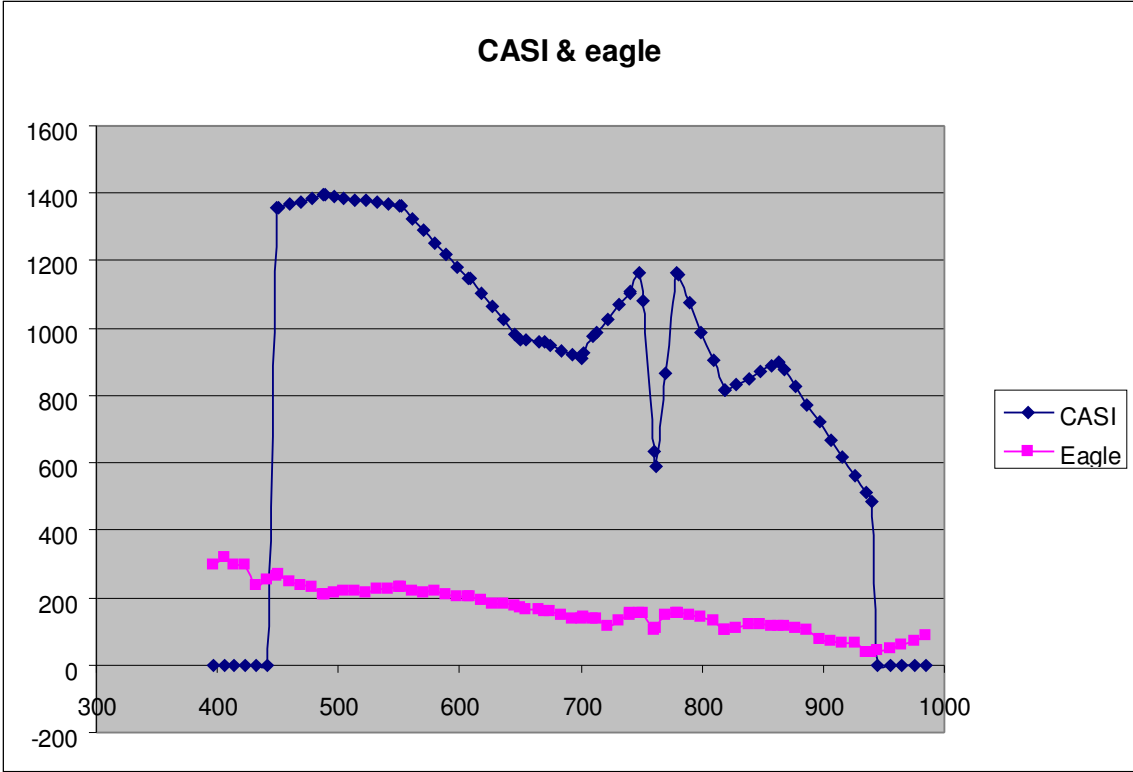

Cloudline

Field

Pond

Road

Roof

Saturated