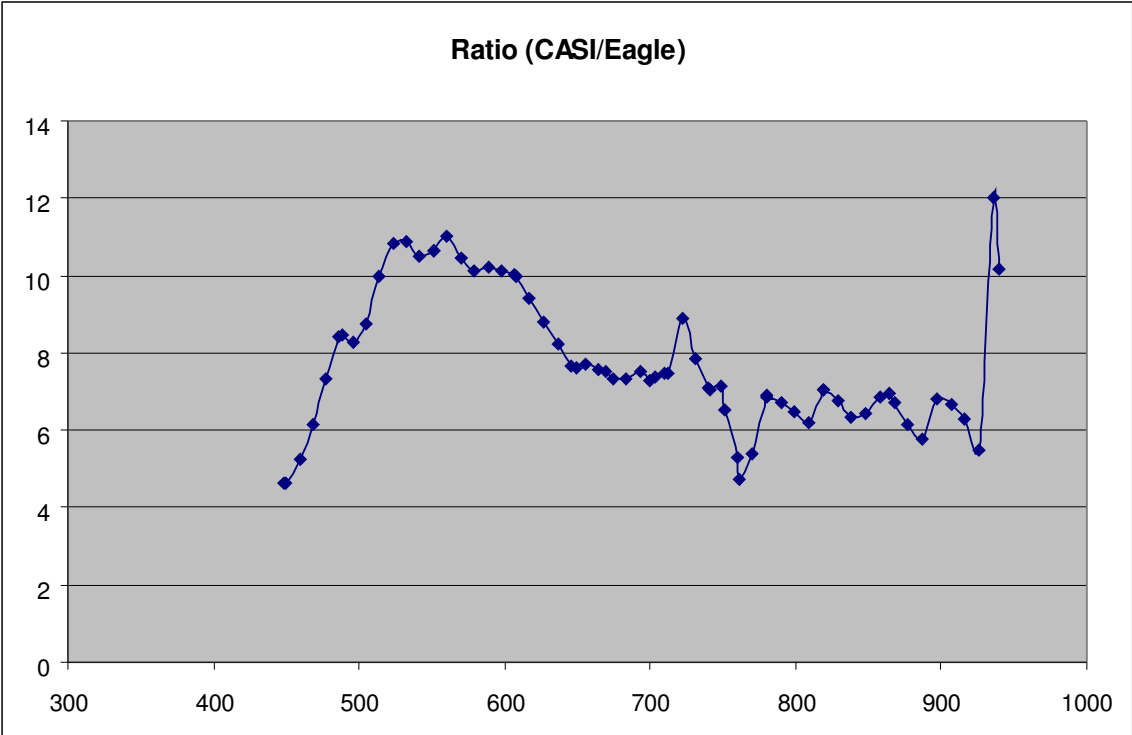

Cloudline

Field

Pond

Road

Roof

Saturated