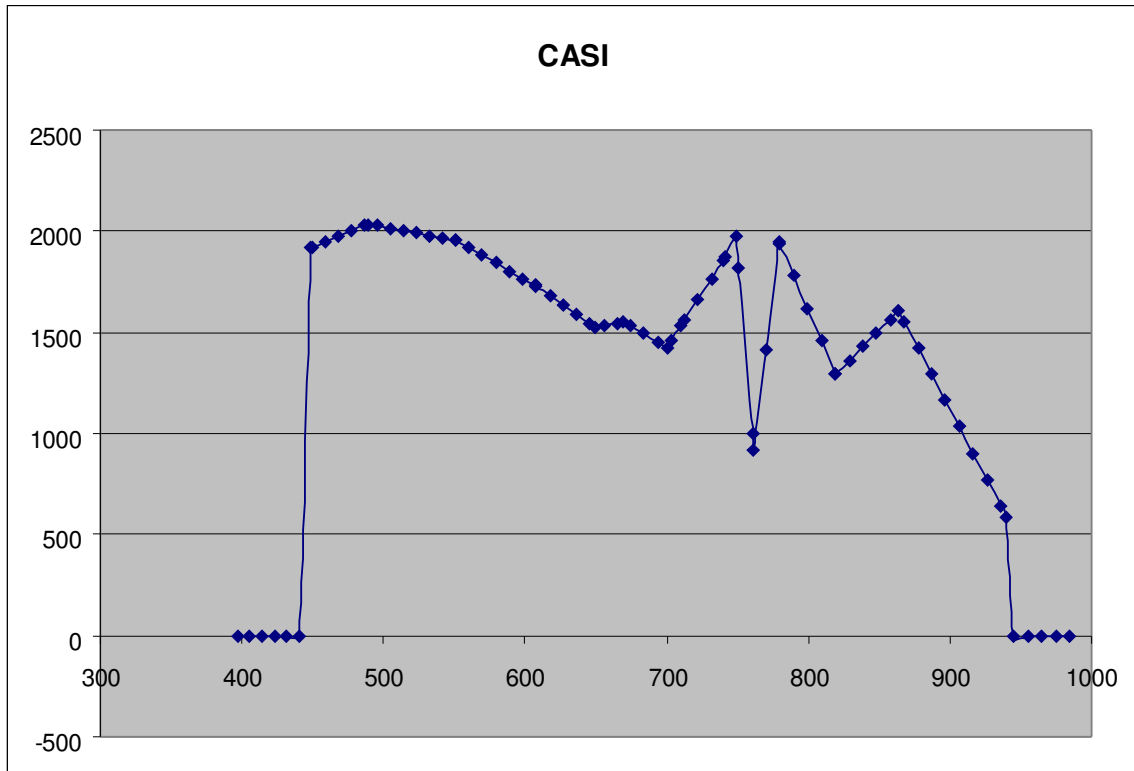

Cloudline

Field

Pond

Road

Roof

Saturated