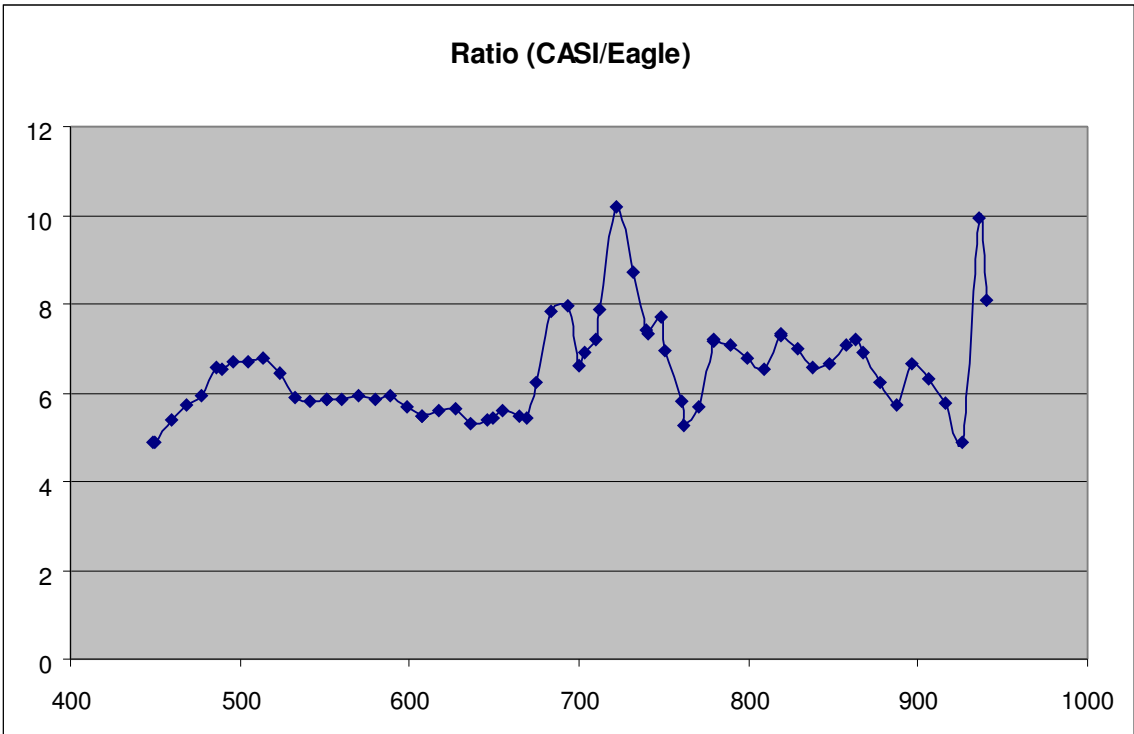

Cloudline

Field

Pond

Road

Roof

Saturated