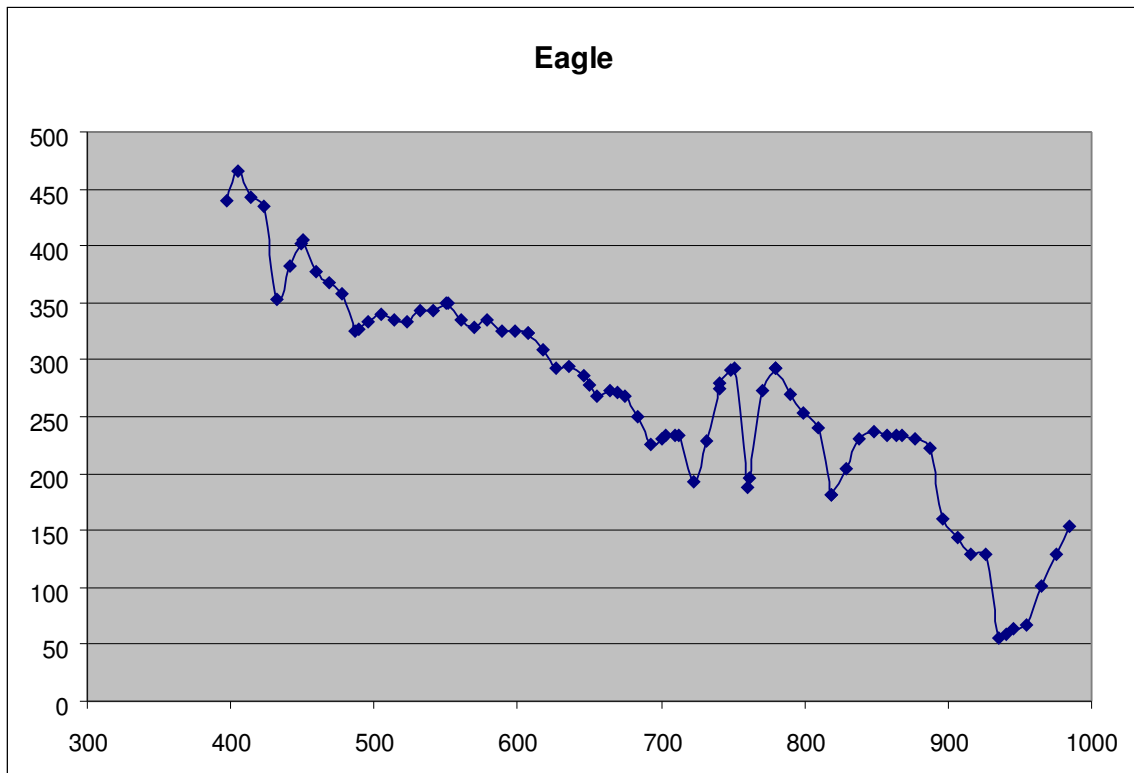

Cloudline

Field

Pond

Road

Roof

Saturated