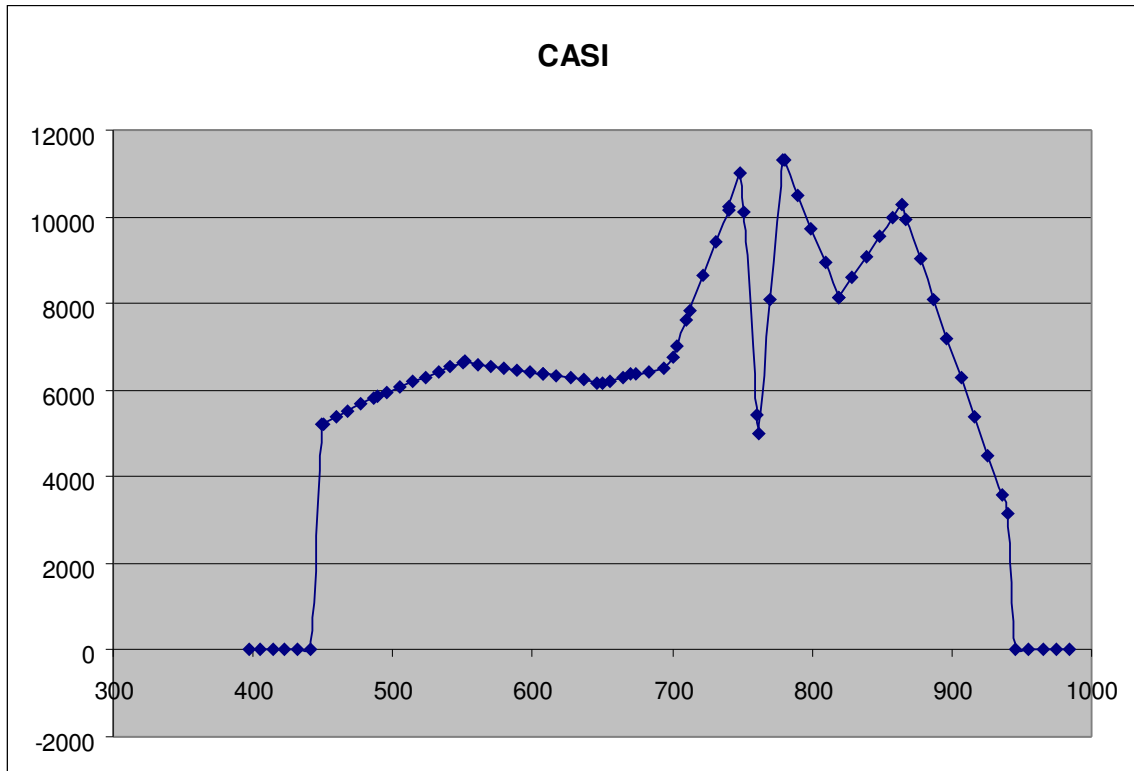

Cloudline

Field

Pond

Road

Roof

Saturated