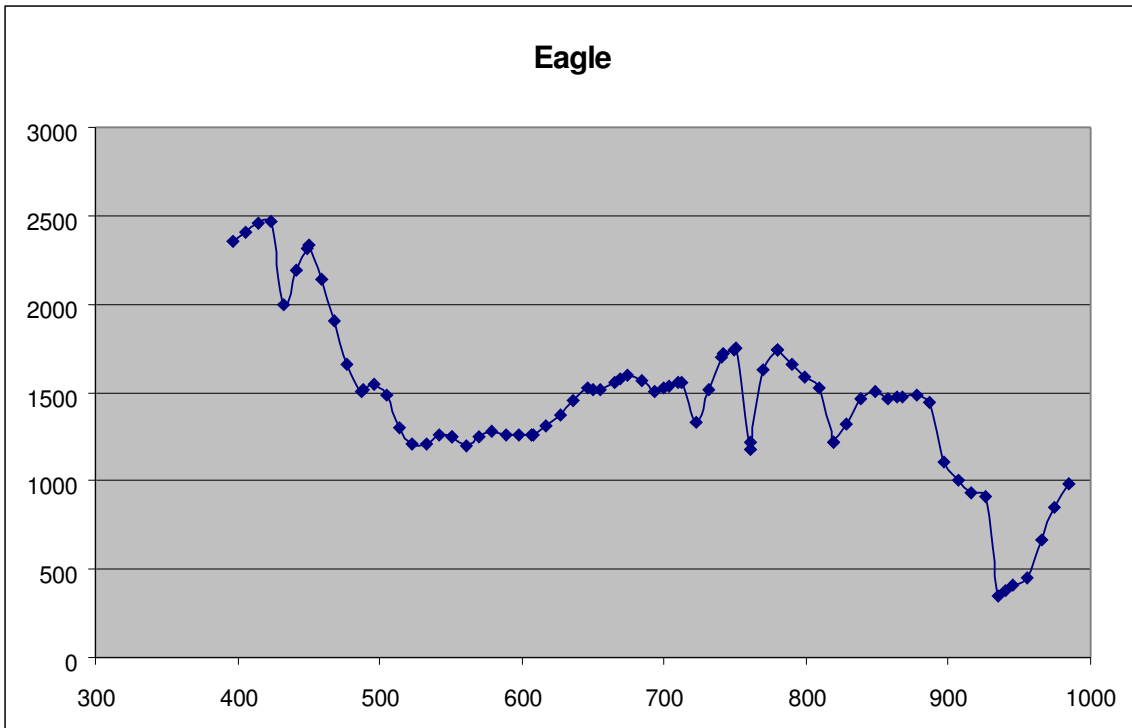

Cloudline

Field

Pond

Road

Roof

Saturated