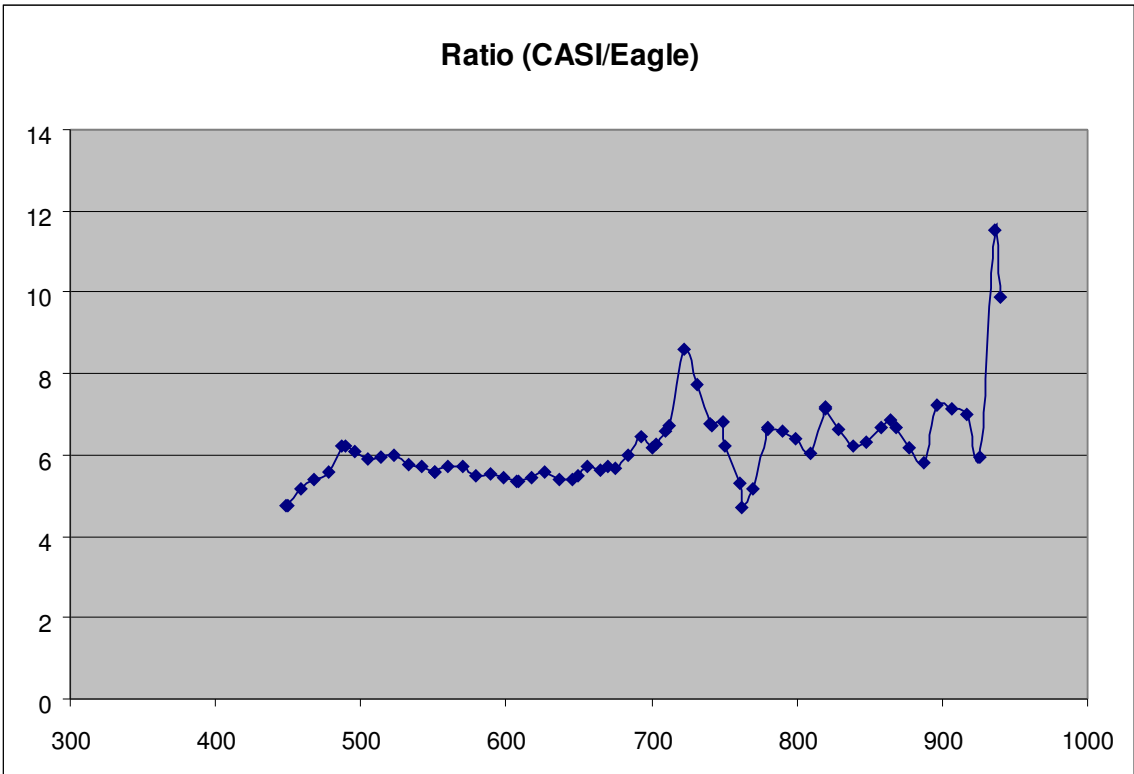

Cloudline

Field

Pond

Road

Roof

Saturated