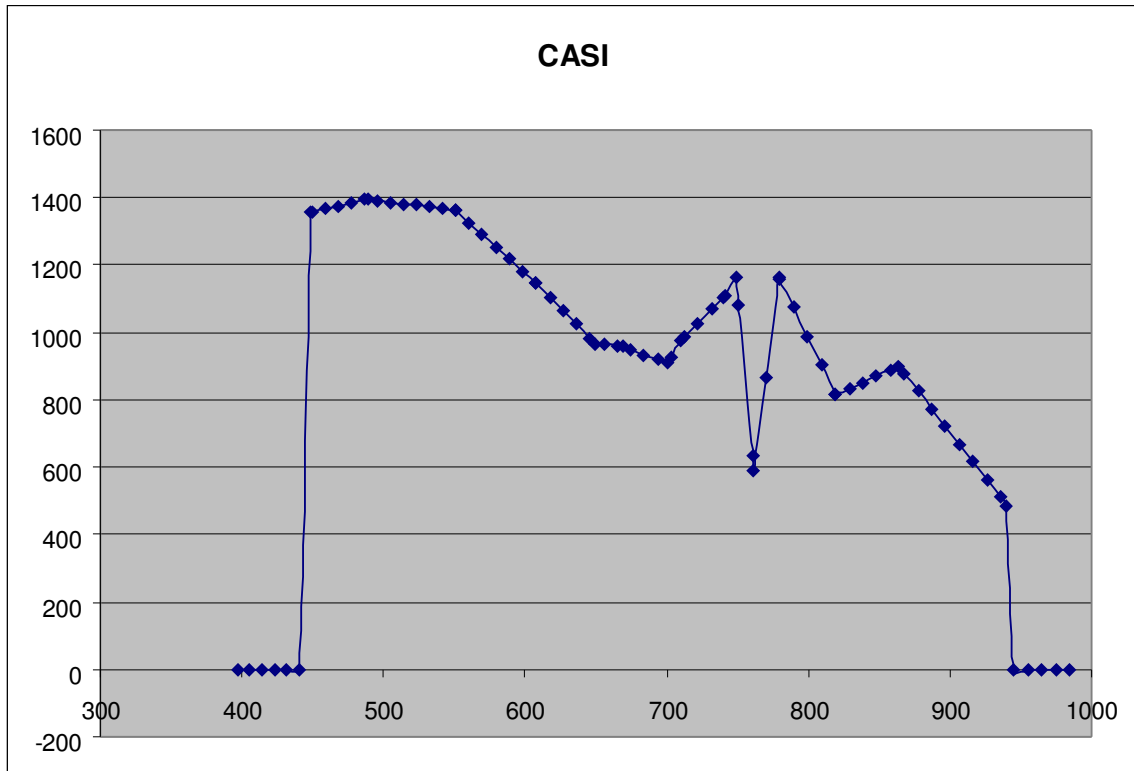

Cloudline

Field

Pond

Road

Roof

Saturated