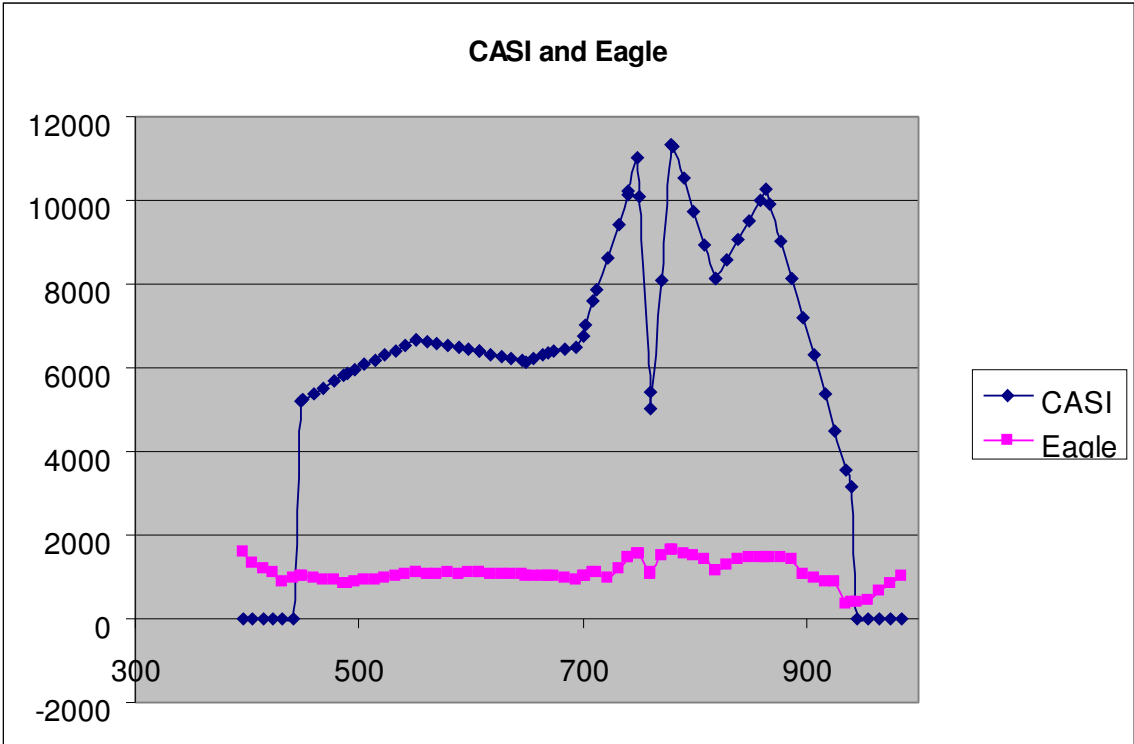

Cloudline

Field

Pond

Road

Roof

Saturated