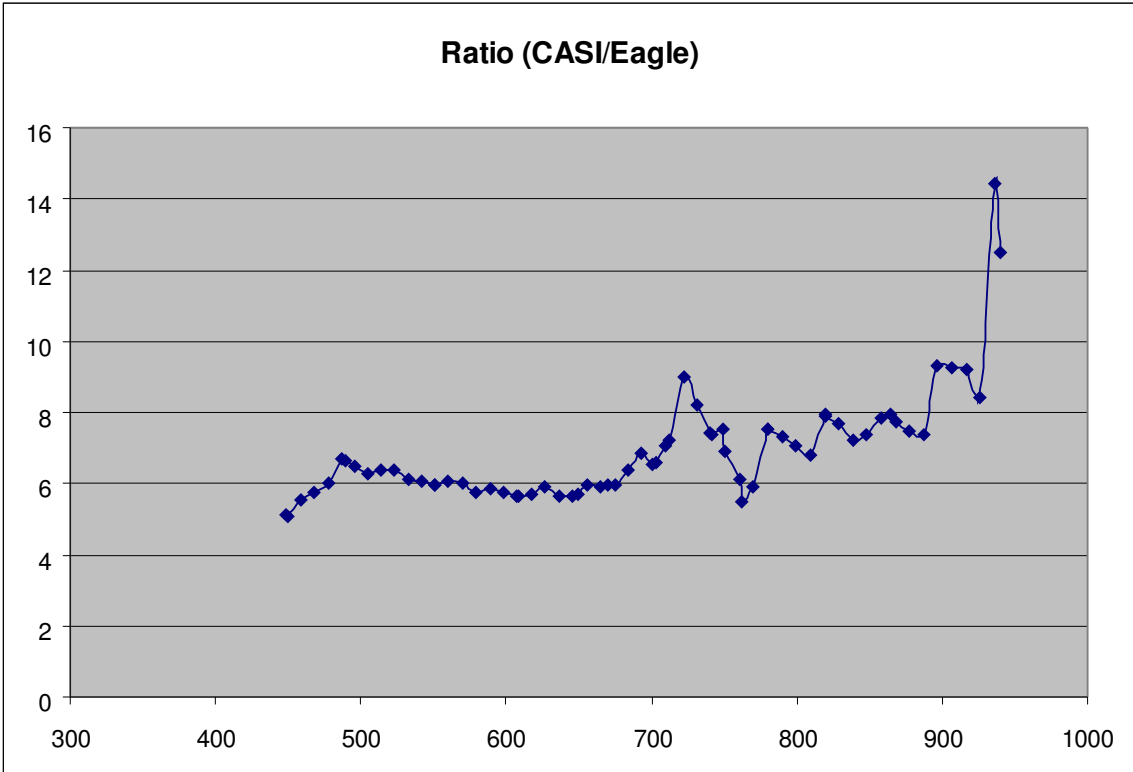

Cloudline

Field

Pond

Road

Roof

Saturated